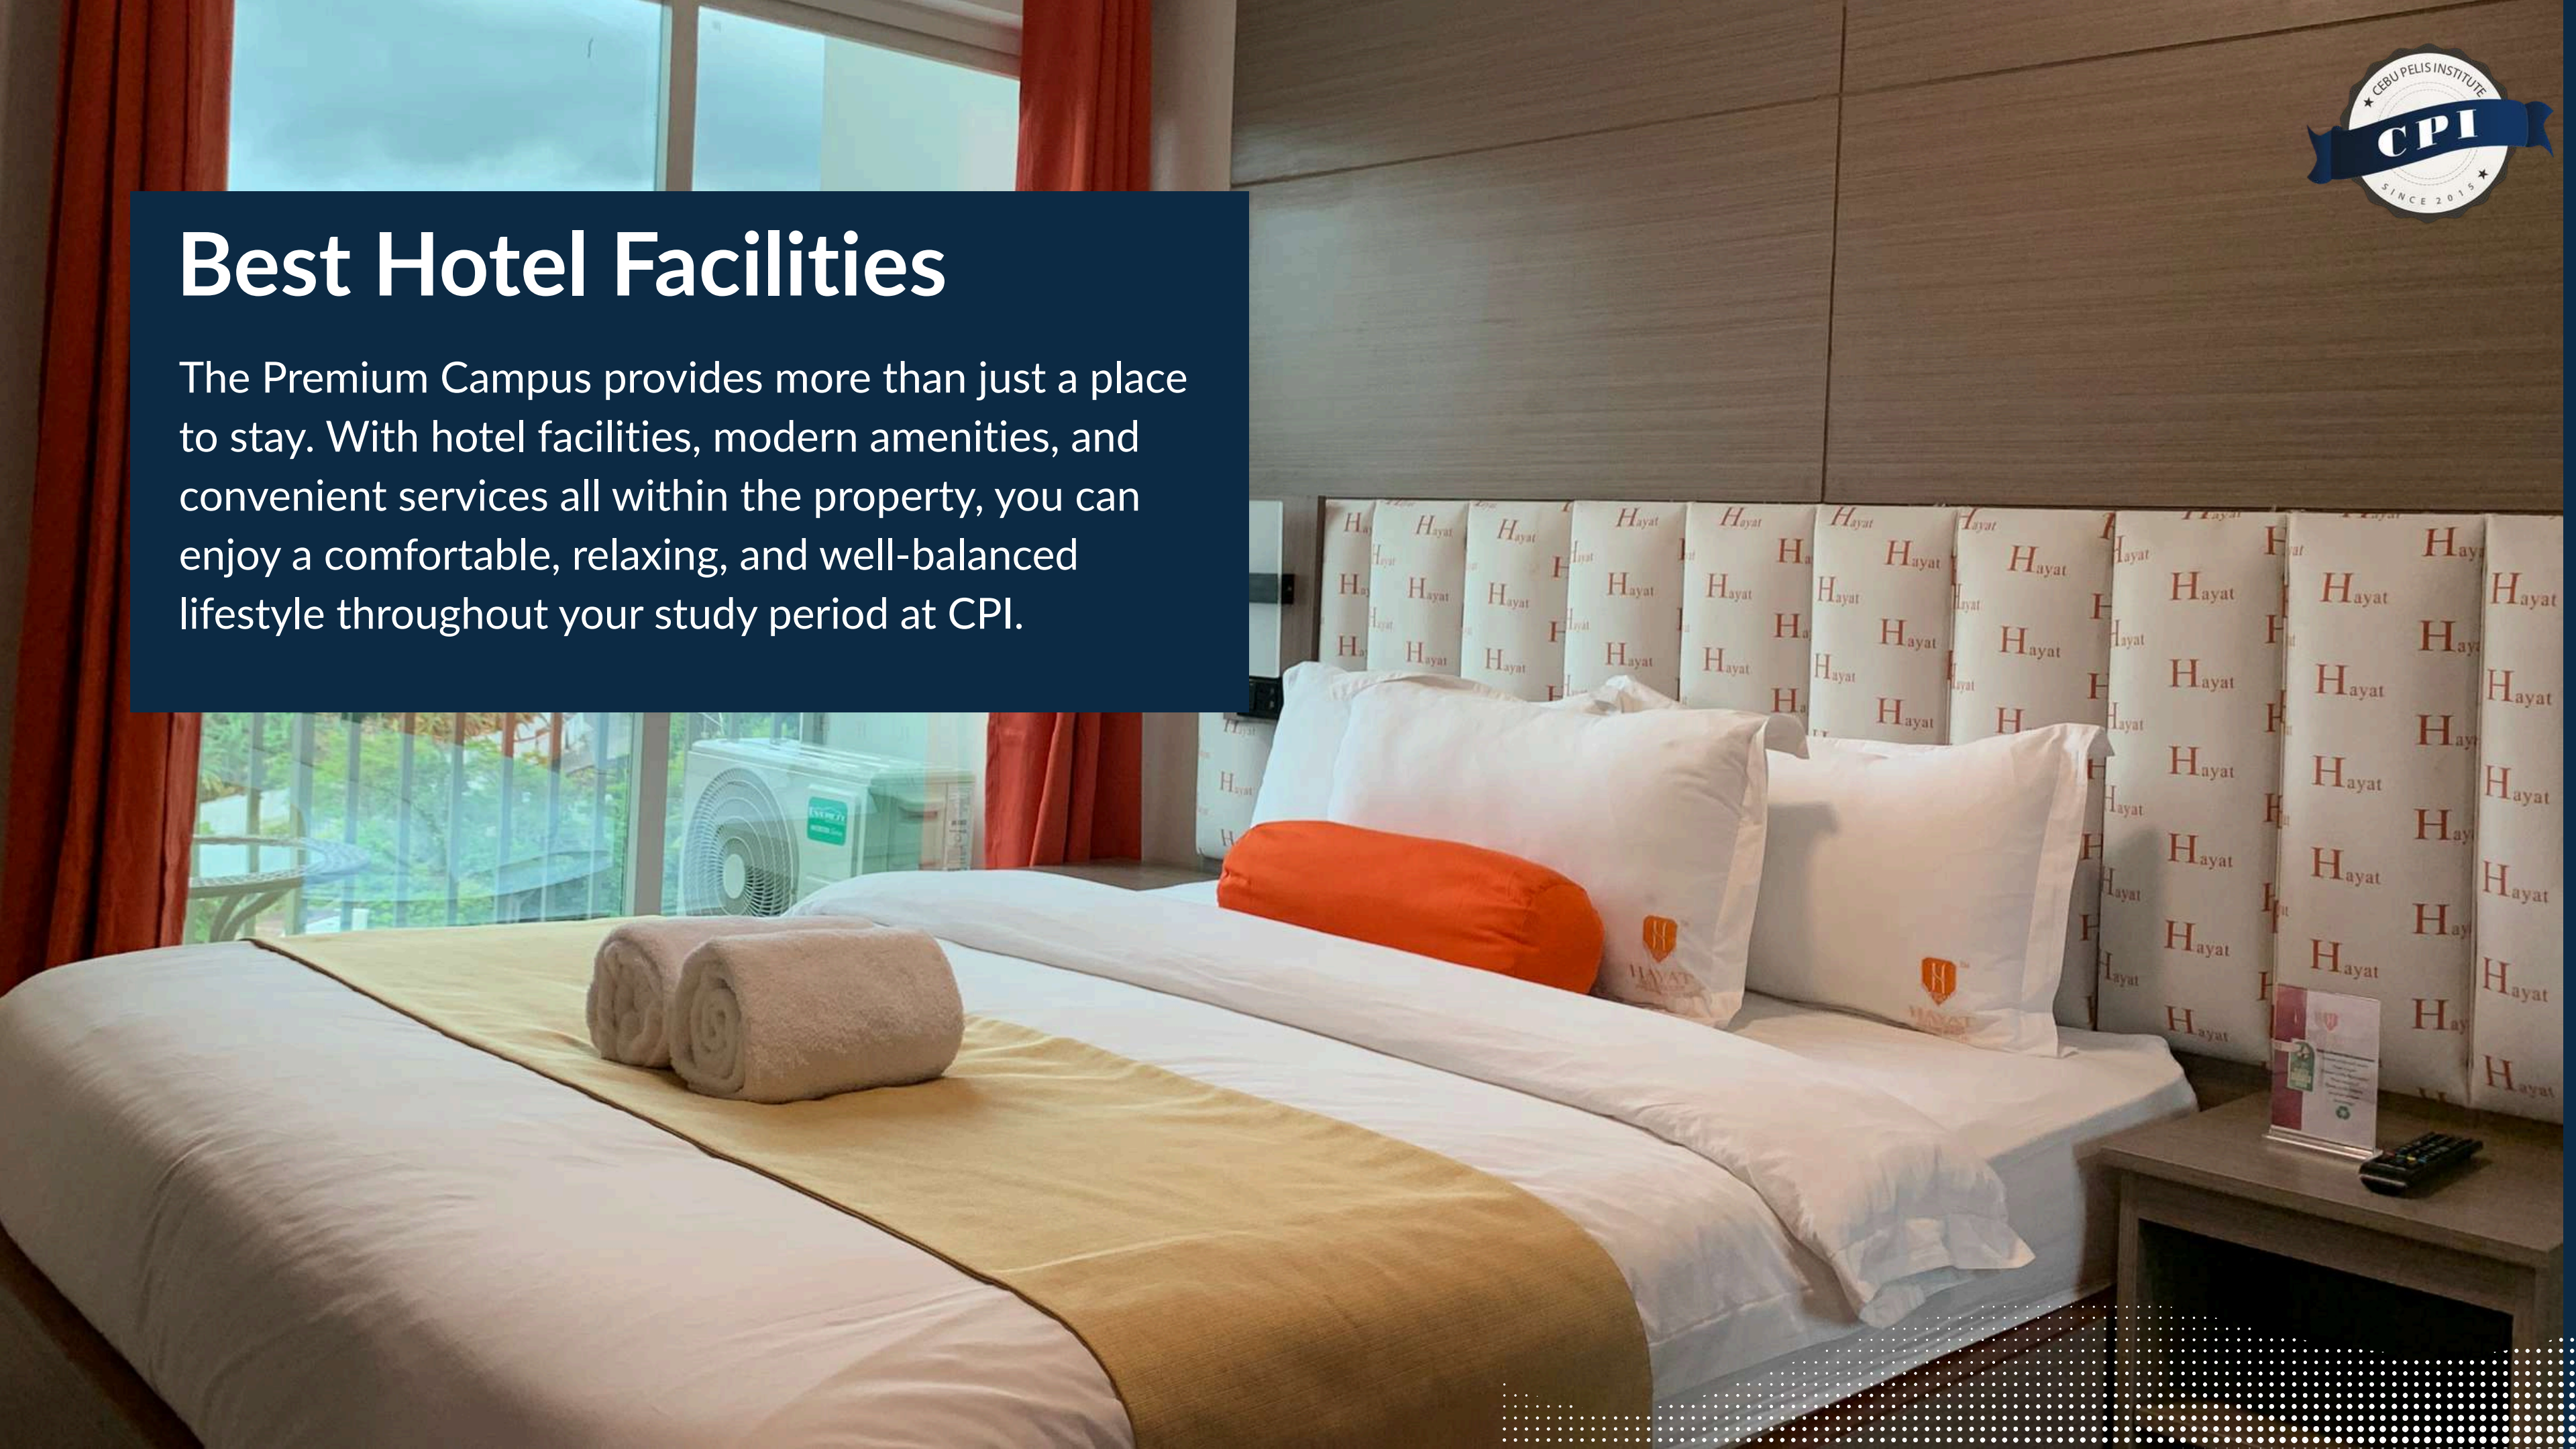

Whether you are a family, couple, business professional, or long-term student, the Premium Campus Residence offers a comfortable living environment that allows you to enjoy both study and personal life in a luxury hotel.

# About the Premium Campus

Luxurious Facilities

Private space

3mins from CPI

# Best Hotel Facilities

The Premium Campus provides more than just a place to stay. With hotel facilities, modern amenities, and convenient services all within the property, you can enjoy a comfortable, relaxing, and well-balanced lifestyle throughout your study period at CPI.