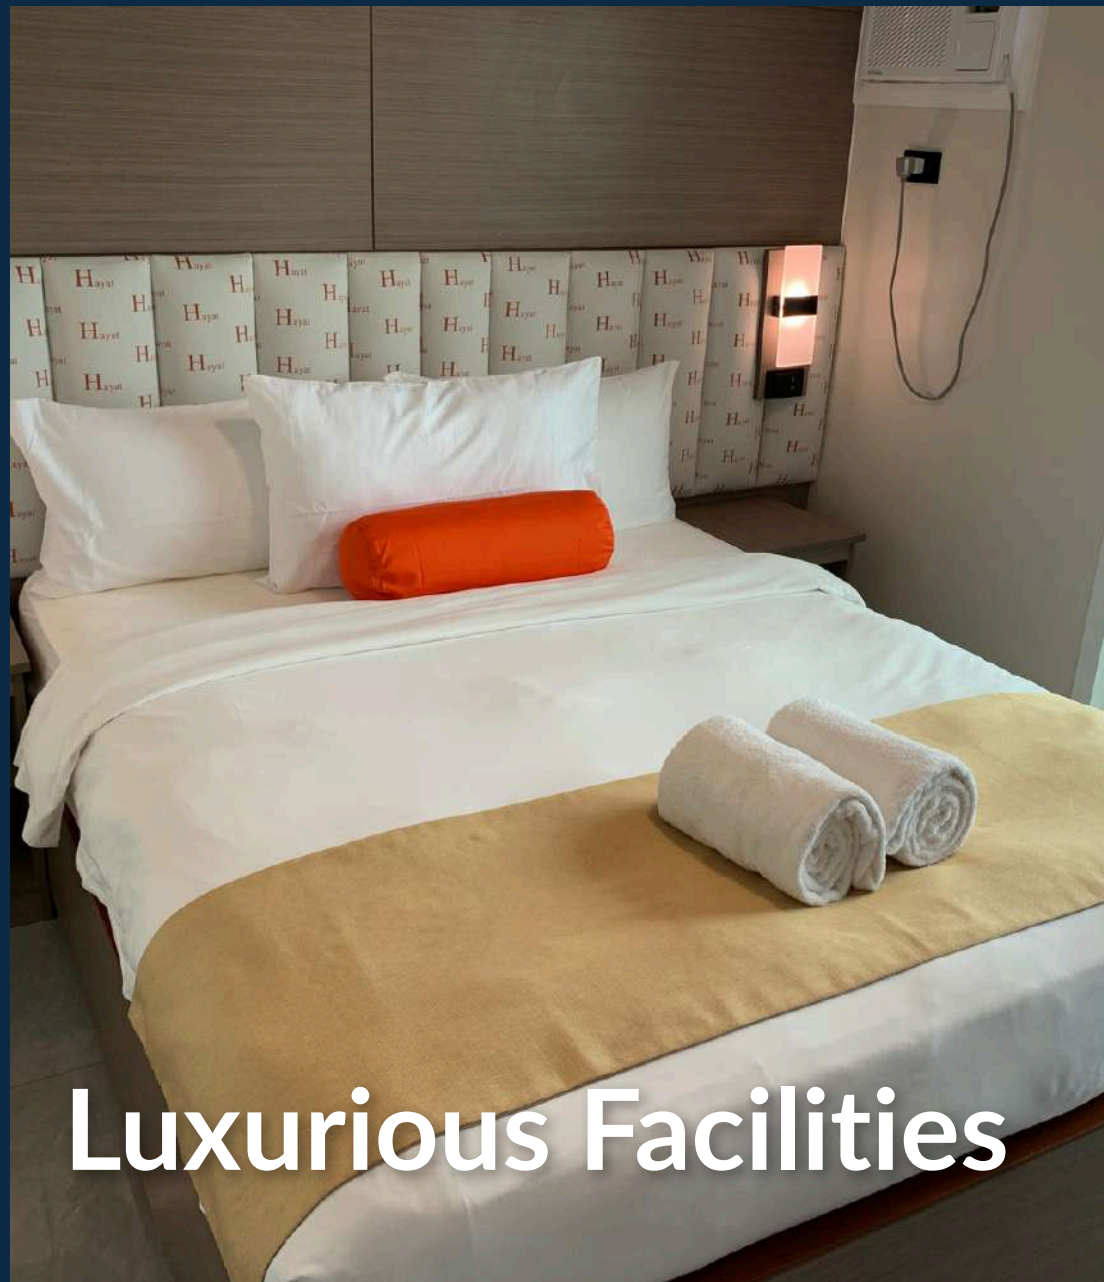

About the Premium Campus

Luxurious Facilities